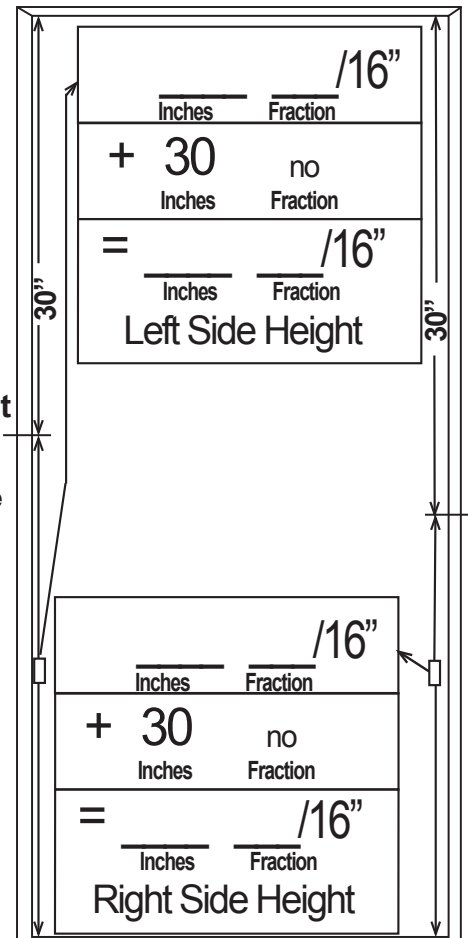

Location of this screen (something like "front door") \_\_\_\_\_

Detailed measuring instructions with photos can be viewed at [measuring instructions page](#)

For help deciding where to measure to at the bottom of the door opening and for help deciding if you need the optional threshold adapter see page two of this document.

## Step 1 Measure width at top

At the top make a mark 20 inches from the left side.

Now measure from the right side to your mark and record it in the box below

Add that amount to 20 inches and record. This is the top width measurement for your screen.

## Step 2 Measure width at bottom

Repeat procedure at the bottom of the door and record in the box to the right.

This is your bottom width measurement.

## Step 3 Measure height at left side

At the left side make a mark 30 inches from the top.

Measure from the bottom to your mark and record it in the box below.

Add that amount to 30 inches and record. This is the left side measurement for your screen.