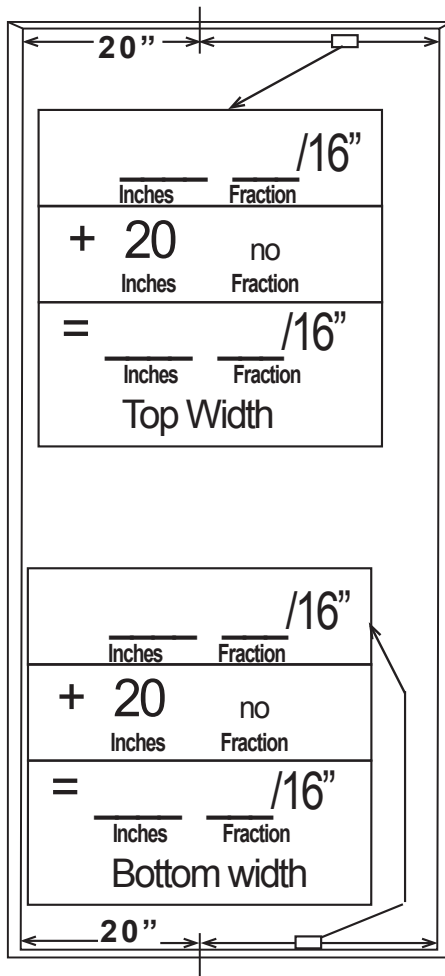

Location of this screen (something like "front door") \_\_\_\_\_

Detailed measuring instructions with photos can be viewed at [measuring instructions page](#)

For help deciding where to measure to at the bottom of the door opening and for help deciding if you need the optional threshold adapter see page two of this document.

## Step 1 Measure width at top

At the top make a mark 20 inches from the left side.

Now measure from the right side to your mark and record it in the box below

Add that amount to 20 inches and record. This is the top width measurement for your screen.

## Step 2 Measure width at bottom

Repeat procedure at the bottom of the door and record in the box to the right.

This is your bottom width measurement.

## Step 3 Measure height at left side

At the left side make a mark 30 inches from the top.

Measure from the bottom to your mark and record it in the box below.

Add that amount to 30 inches and record. This is the left side measurement for your screen.