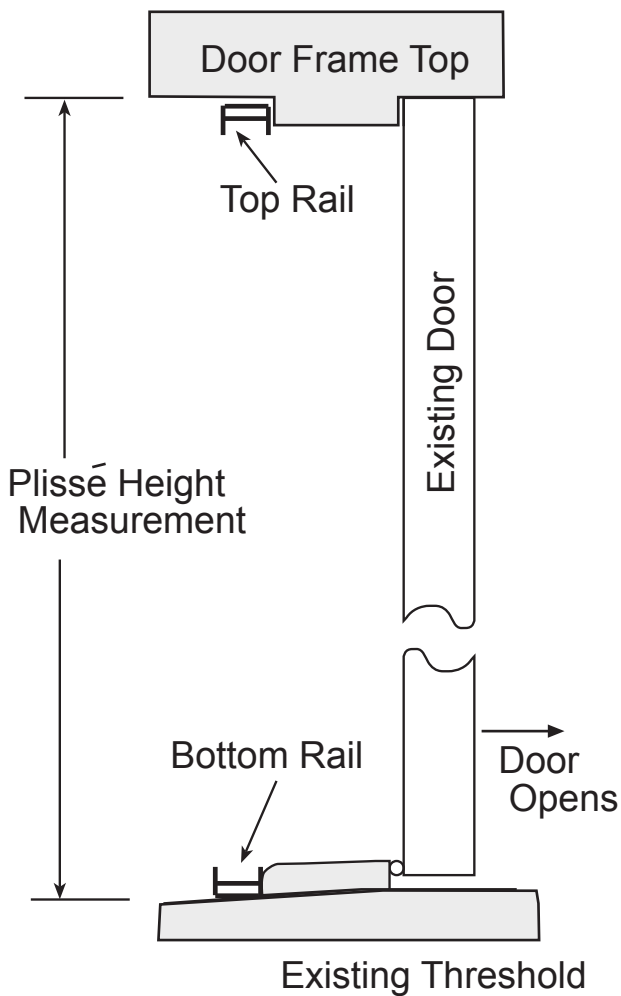

Height Measurements and Threshold Adapters

The drawings below show typical Plisse installations for in-swing and out-swing and for both single and double doors.

Typical Installation Without Threshold Adapter