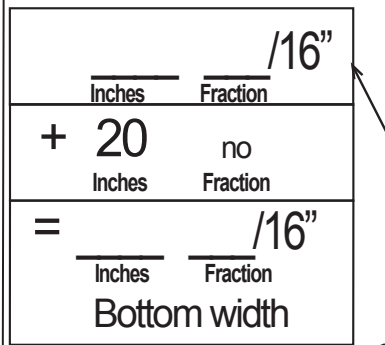

Location of this screen (something like "front door") \_\_\_\_\_

Detailed measuring instructions with photos can be viewed at [measuring instructions page](#)

For help deciding where to measure to at the bottom of the door opening and for help deciding if you need the optional threshold adapter see page two of this document.

## Step 1 Measure width at top

At the top make a mark 20 inches from the left side.

Now measure from the right side to your mark and record it in the box below

Add that amount to 20 inches and record. This is the top width measurement for your screen.

## Step 2 Measure width at bottom

Repeat procedure at the bottom of the door and record in the box to the right.

This is your bottom width measurement.

## Step 3 Measure height at left side

At the left side make a mark 30 inches from the top.

Measure from the bottom to your mark and record it in the box below.

Add that amount to 30 inches and record. This is the left side measurement for your screen.