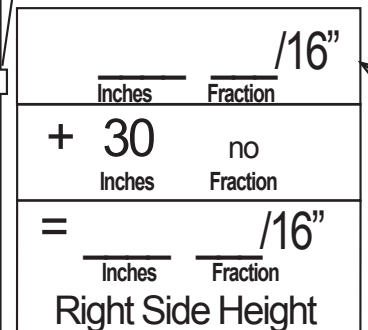

Step 5 Circle the frame color you want White Bronze Sand Creme Custom (color match charge incurred Please send sample to be matched)

Step 6 Circle the optional threshold adapter needed None Alum Bronze White Oak
See page two of this document for help

Step 7 Gather credit card, credit card billing address and ship to address
We accept Visa Mastercard and Discover